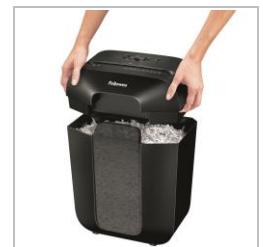

Specifications:

Sheet capacity	8 Sheets
Bin Capacity	17L (Lift-off Head) (300 sheets)
Cut-type	Mini-cut (4x12mm)
Security Level	P-4 (1299 particles per sheet)
Feed Type	Manual
Runtime (minutes)	5 on / 30 off
Throat width (mm)	220
Also shreds	
Colour	Black
Product Dimensions (H x W x D) / mm	401 x 310 x 220
Product Weight	5.1 kg
Retail Packaging Dimensions (H x W x D) / mm	373 x 330 x 240
Retail Packaging Weight	5.8 kg
Outer Carton Dimensions (H x W x D) / mm	390 x 343 x 495
Outer Carton Weight	12.3 kg
Quantity per Outer Carton	2
Country of Origin	China
Warranty	3-year machine (2 + 1) / 3-year cutters