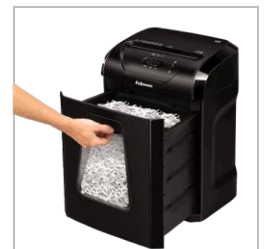

Specifications

Sheet capacity	12
Bin Capacity	19L (Pull-out Bin) (250 sheets)
Cut-type	Cross-cut (4x40mm)
Security Level	P-4 (390 particles per A4 sheet)
Feed Type	Manual
Runtime (minutes)	20 on / 30 off
Throat width (mm)	224mm
Also shreds	
Colour	Black
Product Dimensions (H x W x D) / mm	470 x 341 x 246
Product Weight	6.6 kg
Retail Packaging Dimensions (H x W x D) / mm	430 x 372 x 280
Retail Packaging Weight	7.6 kg
Outer Carton Dimensions (H x W x D) / mm	455 x 390 x 295
Outer Carton Weight	8.3 kg
Quantity per Outer Carton	1
Country of Origin	China
Warranty	2-year machine / 5-year cutters