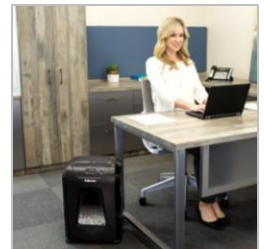

Specifications

Sheet capacity	12
Bin Capacity	19L (Pull-out Bin) (250 sheets)
Cut-type	Cross-cut (4x40mm)
Security Level	P-4 (390 particles per A4 sheet)
Feed Type	Manual
Runtime (minutes)	20 on / 30 off
Throat width (mm)	224mm
Also shreds	
Colour	Black
Product Dimensions (H x W x D) / mm	470 x 341 x 246
Product Weight	6.6 kg
Retail Packaging Dimensions (H x W x D) / mm	430 x 372 x 280
Retail Packaging Weight	7.6 kg
Outer Carton Dimensions (H x W x D) / mm	455 x 390 x 295
Outer Carton Weight	8.3 kg
Quantity per Outer Carton	1
Country of Origin	China
Warranty	2-year machine / 5-year cutters