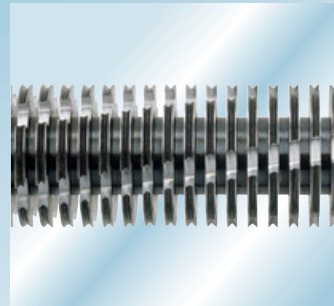

The specially hardened cutting rollers made from solid steel are **impervious** to staples and paper clips and guarantee a **long service life**.