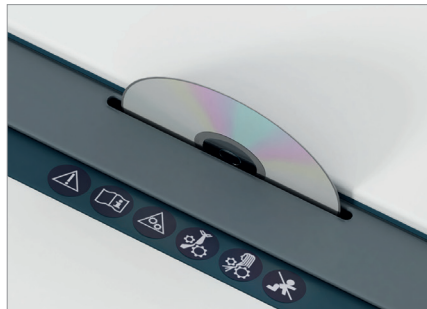

Splinter shield

The safety element with a CD input opening prevents unintentional entry of material into the machine and also serves as a splinter shield when shredding CDs etc.