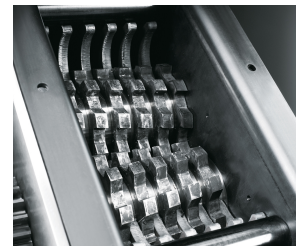

#### Product information

The waste container can be easily removed and emptied.

The safety element with a CD input opening prevents unintentional entry of material into the machine and also serves as a splinter shield when shredding CDs etc.

The induction-hardened, solid steel cutting rollers are robust and ensure a high level of durability!