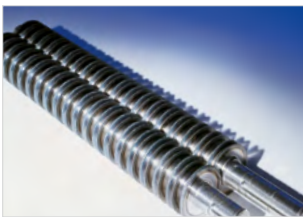

24 HOUR CONTINUOUS DUTY MOTOR

Motor thermal protection. Continuous duty motor, no overheating and no duty cycles. Carbon hardened steel cutting knives unaffected by staples and clips.