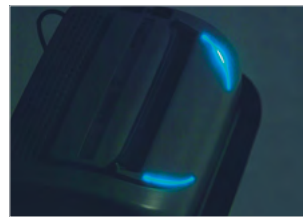

ENERGY SMART SYSTEM

Optical illuminated indicators for power saving stand-by mode.