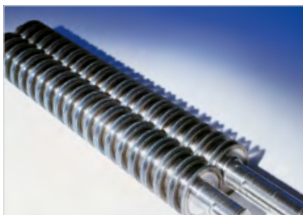

24 HOUR CONTINUOUS DUTY MOTOR

Motor thermal protection. Continuous duty motor, no overheating and no duty cycles. Carbon hardened steel cutting knives unaffected by staples and clips.