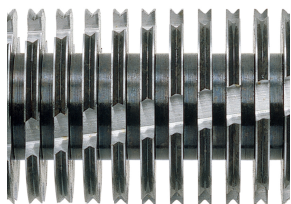

# HSM SECURIO AF500 - 0.78 x 11 mm

## HSM SECURIO AF500 document shredder with automatic paper feed

The simple and convenient method of data destruction for work groups. The document shredder with an automatic paper feed and lockable stack protects inserted stacks of paper from unauthorised access and shreds stacks of paper of up to 500 sheets as well as single sheets of paper easily whilst saving you time.

### Technical data

<b>Order number:</b>	2105811	<b>Voltage / Frequency:</b>	230 V / 50 Hz
<b>EAN</b>	4026631050777	<b>Intake width:</b>	240 mm
<b>Cutting type:</b>	particle cut	<b>Container volume / collecting:</b>	82 l
<b>Cutting width:</b>	0,78 mm	<b>Noise level (idle operation):</b>	ca. 56 dB(A)
<b>Particle length:</b>	11 mm	<b>Width x Depth x Height:</b>	497 x 491 x 1002 mm
<b>Security level (DIN 66399):</b>	F-3   P-6	<b>Weight:</b>	27 kg
<b>Cutting capacity in sheets 80g/m<sup>2</sup>:</b>	6	<b>Shredder material:</b>	Paper, Staples and paper clips
<b>Power consumption:</b>	500 W		

### Product information

The induction-hardened, solid steel cutting rollers can easily cope with staples and paper clips and guarantee durability.

It is possible to secure the paper stack inserted into the magazine against unauthorized access by using the Lock-and-Go function.