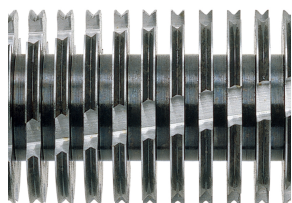

Product information

The induction-hardened, solid steel cutting rollers with a lifetime warranty can easily cope with staples and paper clips and guarantee durability.