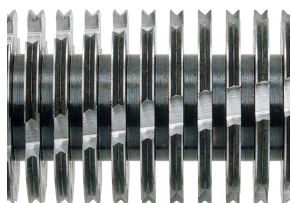

Product information

The induction-hardened, solid steel cutting rollers with a lifetime warranty can easily cope with staples and paper clips and guarantee durability.