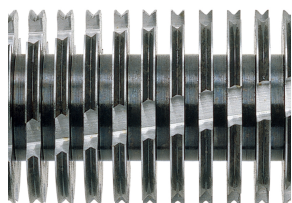

HSM Pure 530 - 4.5 x 30 mm

HSM Pure 530 document shredder

Perfect mobile document shredder for small working groups. Demanding users appreciate the optimally tuned cutting components, the large bin volume and the quiet shredding of documents up to DIN A3 size in continuous operation.

Technical data

| | | | |
|---|-----------------------------|---------------------------------------|---|
| Order number: | 2353811 | Voltage / Frequency: | 230 V / 50 Hz |
| EAN | 4026631054928 | Intake width: | 300 mm |
| Cutting type: | particle cut | Container volume / collecting: | 80 l |
| Cutting width: | 4,5 mm | Noise level (idle operation): | ca. 55 dB(A) |
| Particle length: | 30 mm | Width x Depth x Height: | 497 x 362 x 716 mm |
| Security level (DIN 66399): | E-3 F-1 O-3 P-4 T-4 | Weight: | 29,5 kg |
| Cutting capacity in sheets 80g/m²: | 14 - 16 | Shredder material: | Paper, Staples and paper clips, Credit card, CD/DVD |
| Power consumption: | 500 W | | |

Product information

The induction-hardened, solid steel cutting rollers with a lifetime warranty can easily cope with staples and paper clips and guarantee durability.

The document shredder has a sturdy cabinet with a wooden floor and an extra-large door opening angle which facilitates removing and replacing the collecting bag.