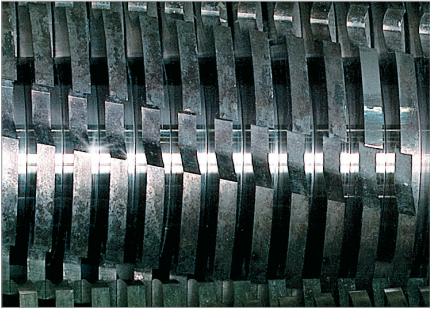

HSM Powerline FA 400.2 - 5.8 x 50 mm

HSM Powerline FA 400.2 heavy duty document shredder

Thanks to its large throughput, this sturdy and durable heavy duty document shredder is perfect for use in archives or central stations for document shredding.

Product information

We have integrated a manual oiler into the device which will ensure it runs smoothly, giving a consistently high cutting capacity and quality.

Our device has a practical storage table to put data carriers on before or during your shredding operations.

The device can be used on a mobile basis and has smooth-running, stable castors with a parking brake.

Specially hardened solid steel cutting rollers

The induction-hardened solid steel cutting rollers are wear-resistant and guarantee durability.