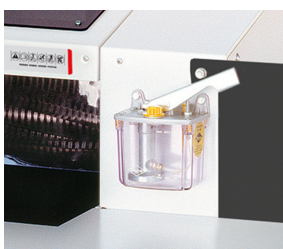

HSM Powerline FA 400.2 - 5.8 x 50 mm

HSM Powerline FA 400.2 heavy duty document shredder

Thanks to its large throughput, this sturdy and durable heavy duty document shredder is perfect for use in archives or central stations for document shredding.

Technical data

Order number:	1514144	Voltage / Frequency:	400 V / 50 Hz
EAN	4026631020824	Intake width:	428 mm
Cutting type:	particle cut	Container volume / collecting:	460 l
Cutting width:	5,8 mm	Noise level (idle operation):	ca. 61 dB(A)
Particle length:	50 mm	Weight:	430 kg
Security level (DIN 66399):	E-2 O-2 P-3 T-3	Shredder material:	Paper, Staples and paper clips, Credit card, CD/DVD, Crumpled paper, Floppy disk, Computer listings
Cutting capacity in sheets 80g/m²:	96		
Driving power:	4 kW		

Product information

We have integrated a manual oiler into the device which will ensure it runs smoothly, giving a consistently high cutting capacity and quality.

Our device has a practical storage table to put data carriers on before or during your shredding operations.

Continuous operation

Powerful drive allows continuous operation.

Functional operator control panel with LED indicator

Clear signals showing the operating status of the data shredder are vital. The functional operator control panel with an LED indicator provides this information very clearly.