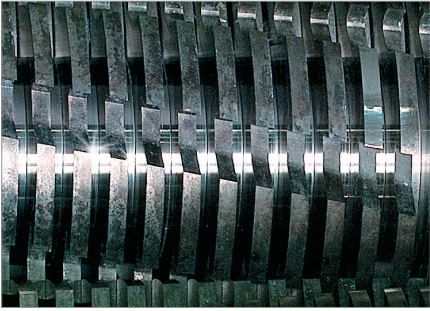

Product information

Clear signals showing the operating status of the heavy duty document shredder are vital. The functional operator control panel with an LED indicator provides this information very clearly.

The practical, fold-down storage area on the heavy duty document shredder allows you to store your stacks of paper or continuous paper.

We assumed that you just might want to move the device to a different place and so we designed it with castors!